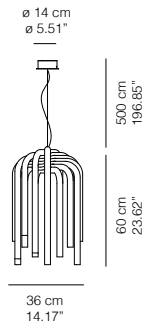

Lampada a sospensione composta da tubi in alluminio piegati e accavallati. Struttura verniciata in tre colori (bianco, antracite, oro). Sorgenti LED luce calda su ciascuna estremità.

Suspended lamp made by aluminium pipes bent and crossed one over the other. Structure painted in three colours (white, anthracite, gold). LED warm light source on each end.

PIPES/

Designed by Thomas Feichtner

PIPES	Sospensione / Suspended		SORGENTI LUMINOSE / LIGHT SOURCES		CERTIFICATIONS
	MISURE / DIMENSIONS				
	CM	INCHES	LED		
	36ø x 60H	14,17ø x 23,62H	16x1W - Lumen 1400 - 2700K		☐ ▼ CE IP 20
	LED INCLUSO / LED INCLUDED				
	COLORI / COLOURS				
23SP11L2	Alluminio verniciato Bianco / Matt White painted aluminium				
23SP11L1	Alluminio verniciato Antracite / Matt Anthracite painted aluminium				
23SP11L3	Alluminio verniciato Oro Lucido / Shiny Gold painted aluminium				