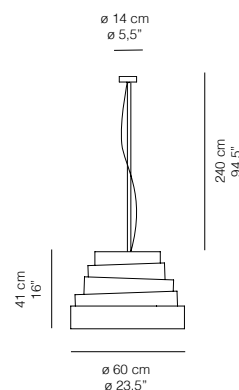

Lampada da sospensione con paralume in tessuto Honeycomb in colore bianco o nero. Supporto in metallo verniciato bianco. Diffusore opalino.

Suspended lamp with shade in Honeycomb canvas fabric, in white or black. Ceiling fitting in white-painted metal. With opaline diffuser.

BABEL / Design Fabio Flora

BABEL	Terra / Suspended		SORGENTI LUMINOSE / LIGHT SOURCES		
	MISURE / DIMENSIONS		FLUO		
	CM.	INCHES	LED		
	60ø x 41-240H	23,5ø x 16-94,5H	3x23W E27		3x16W E27
	COLORI / COLOURS				CERTIFICATIONS
10SPWH01	Tessuto Honeycomb Bianco / White Honeycomb Canvas				
10SPBK02	Tessuto Honeycomb Nero / Black Honeycomb Canvas				
	OPZIONI / OPTIONS				
5MT	Sospensione cablaggio lunghezza cavi mt. 5,00 / Suspended with longer cables mt. 5,00				